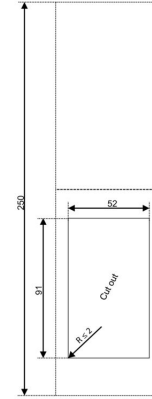

**Dimensions and weights**

Depth	27.5 mm	Depth (inches)	1.0827 inch
Height	134 mm	Height (inches)	5.2756 inch
Width	67 mm	Width (inches)	2.6378 inch
Wall thickness, min.	1 mm	Wall thickness, max.	5 mm
Net weight	505.2 g		

IE-FC-SFM-KNOB-4X

Weidmüller Interface GmbH & Co. KG  
Klingenbergstraße 26  
D-32758 Detmold  
Germany

www.weidmueller.com

Drawings

Dimensioned drawing

Unit: mm

Installation cut-out

Unit: mm

Dimensioned drawing

Unit: in

Installation cut-out

Unit: in