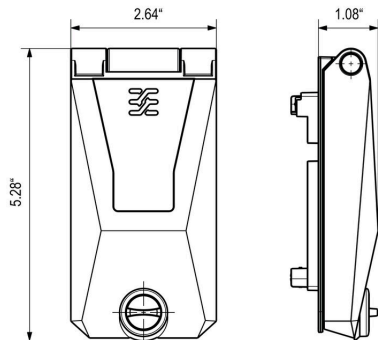

**Dimensions and weights**

Depth	27.5 mm	Depth (inches)	1.0827 inch
Height	134 mm	Height (inches)	5.2756 inch
Width	67 mm	Width (inches)	2.6378 inch
Wall thickness, min.	1 mm	Wall thickness, max.	5 mm
Net weight	505.2 g		

IE-FC-SFM-KNOB-4X

Weidmüller Interface GmbH & Co. KG  
Klingenbergstraße 26  
D-32758 Detmold  
Germany

www.weidmueller.com

Drawings

Dimensioned drawing

Unit: mm

Installation cut-out

Unit: mm

Dimensioned drawing

Unit: in

Installation cut-out

Unit: in