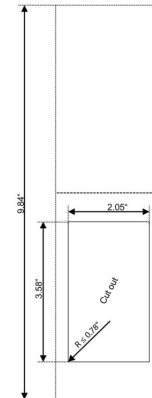

**Dimensions and weights**

Depth	27.5 mm	Depth (inches)	1.0827 inch
Height	134 mm	Height (inches)	5.2756 inch
Width	67 mm	Width (inches)	2.6378 inch
Wall thickness, min.	1 mm	Wall thickness, max.	5 mm
Net weight	505.2 g		

IE-FC-SFM-KNOB-4X

Weidmüller Interface GmbH & Co. KG  
Klingenbergstraße 26  
D-32758 Detmold  
Germany

www.weidmueller.com

Drawings

Dimensioned drawing

Unit: mm

Installation cut-out

Unit: mm

Dimensioned drawing

Unit: in

Installation cut-out

Unit: in