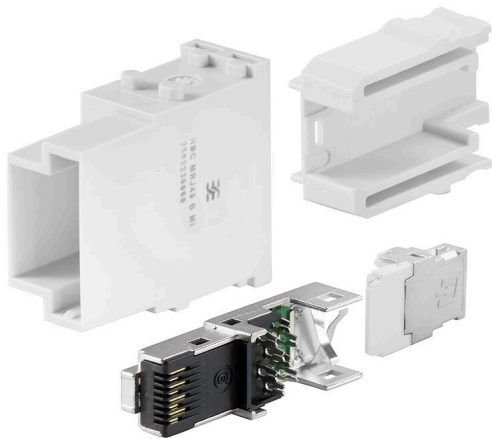

**HDC MRJ45 B MI**

**Weidmüller Interface GmbH & Co. KG**  
Klingenbergstraße 26  
D-32758 Detmold  
Germany

[www.weidmueller.com](http://www.weidmueller.com)

**Flexible**

The four module sizes make for individual plug solutions that save a huge amount of space. The smaller pitch translates into an optimised design too.

**General ordering data**

Version	RJ45 module, 50 V, 1 A, Number of poles: 8, IDC terminal, Male, Required plug-in slots: 1
Order No.	<a href="#">2592230000</a>
Type	HDC MRJ45 B MI
GTIN (EAN)	4050118602388
Qty.	1 items

## General data

Number of poles	8	UL 94 flammability rating	V-0
Insulation resistance	1012 Ω	Plugging cycles	750 (RJ45)
Type	Male	Surge voltage category	III
Pollution severity	3	Basic material	Polycarbonate, glass fibre reinforced
Series	ModuPlug	Rated voltage (DIN EN 61984)	50 V
Rated impulse voltage (DIN EN 61984)	0.8 kV	Rated current (DIN EN 61984)	1 A
Required plug-in slots	1		