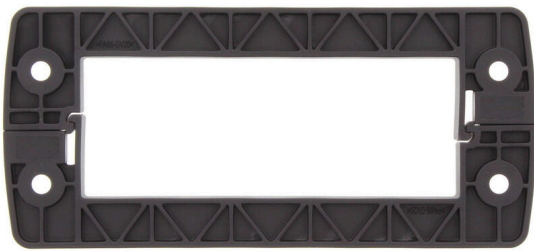

**CABTITE FRL 24/10 BK**

**Weidmüller Interface GmbH & Co. KG**  
Klingenbergstraße 26  
D-32758 Detmold  
Germany

[www.weidmueller.com](http://www.weidmueller.com)

The frame, fabricated from a single piece, is quick and easy to assemble and consists of dimensionally stable, fibre-glass reinforced plastic. The captive foamed seal guarantees effective IP66 sealing in accordance with DIN EN 60529, even on painted and rough surfaces.

**General ordering data**

Version	Locking frame, Cabtite (cable entry system), Polyamide, glass fibre-reinforced, Deep black, Height: 68.8 mm, Width: 152 mm, Depth: 11.3 mm, -40 °C... 120 °C, IP66
Order No.	<a href="#">2584210000</a>
Type	CABTITE FRL 24/10 BK
GTIN (EAN)	4050118615289
Qty.	10 items

### Dimensions and weights

Depth	11.3 mm	Depth (inches)	0.4449 inch
Height	68.8 mm	Height (inches)	2.7087 inch
Height of lowest version	11.3 mm	Width	152 mm
Width (inches)	5.9842 inch	Diameter	5.5 mm
Mounting dimension - height	130 mm	Mounting dimension - width	32 mm
Net weight	32.65 g		