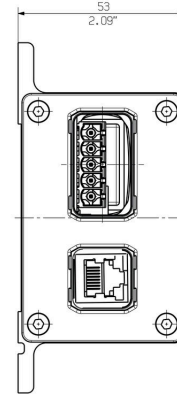

Depth	53 mm	Depth (inches)	2.0866 inch
Width	100 mm	Width (inches)	3.937 inch
Length	130.4 mm	Length (inches)	5.1338 inch
Net weight	661.8 g		

Temperatures

Storage temperature	Operating temperature	-20 °C...55 °C
Installation temperature		

IE-CDR-V14MRJ/VAPM-C

Weidmüller Interface GmbH & Co. KG
 Klingenbergstraße 26
 D-32758 Detmold
 Germany

Drawings

www.weidmueller.com

Dimensioned drawing

Dimensioned drawing

Wiring diagram