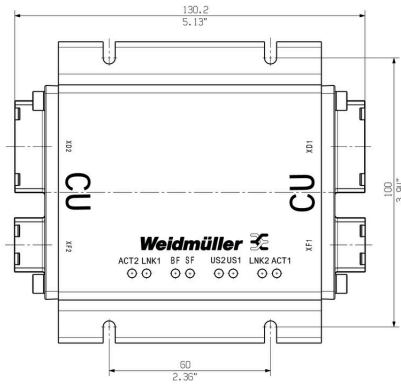

IE-CDR-V14MRJ/VAPM-C

Weidmüller Interface GmbH & Co. KG
Klingenbergstraße 26
D-32758 Detmold
Germany

Drawings

www.weidmueller.com

Dimensioned drawing