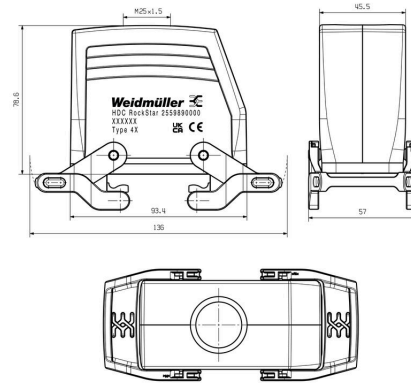

HDC 40D KBU 1M25G N

Weidmüller Interface GmbH & Co. KG
Klingenbergstraße 26
D-32758 Detmold
Germany

Drawings

www.weidmueller.com

Product image

Drawing