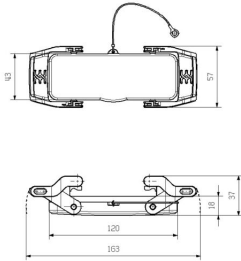

HDC 24B DMDQ 2QB N

Weidmüller Interface GmbH & Co. KG
Klingenbergstraße 26
D-32758 Detmold
Germany

Drawings

www.weidmueller.com