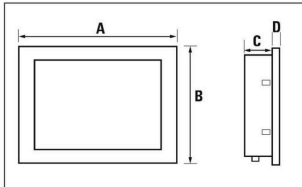

Dimensions and weights

Depth	48 mm	Depth (inches)	1.8898 inch
Height	201.5 mm	Height (inches)	7.9331 inch
Width	293 mm	Width (inches)	11.5354 inch
Wall thickness, min.	2 mm	Wall thickness, max.	6 mm
Net weight	2350 g		

Equipment

Size	10.1"	Resolution	1280 x 800
Number of displayable colours	16 M	Luminance	400 cd/m ²
Touch-Screen	MultiTouch, capacitive	Material display	Glass
Angle (horizontal)	Left: 85° / Right: 85°	Angle (vertical)	Top: 85° / Bottom: 85°
Material frame	metal		

Drawings

www.weidmueller.com

Maße (mm) / Dimensions (mm)

	LCD	A	B	C	D
UV66-BAS-7-RES-W	7"	204	147.6	40	5
UV66-BAS-10-RES-W	10.1"	293	201.5	49	5
UV66-ADV-7-CAP-W	7"	204	147.6	40	4
UV66-ADV-10-CAP-W	10.1"	293	201.5	48	5
UV66-ADV-15-CAP-W	15.6"	433	267	49	6