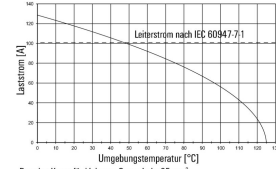

HP 200 mit H07V-K25 / IP65-Gehäuse / 4-polig

HP 200 / IP65-Gehäuse / 4 Pole