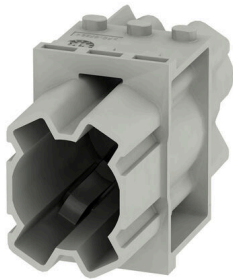

HDC MHP 200 FC

Weidmüller Interface GmbH & Co. KG
Klingenbergstraße 26
D-32758 Detmold
Germany

www.weidmueller.com

Flexible

The four module sizes make for individual plug solutions that save a huge amount of space. The smaller pitch translates into an optimised design too.

General ordering data

Version	Power module, 1000 V, 200 A, Number of poles: 1, Crimp connection, Female, Required plug-in slots: 1.5
Order No.	2549260000
Type	HDC MHP 200 FC
GTIN (EAN)	4050118558685
Qty.	1 items

General data

Number of poles	1	UL 94 flammability rating	V-0
Insulation resistance	10 ¹² Ω	Plugging cycles	≥ 500
Type	Female	Surge voltage category	III
Pollution severity	3	Basic material	Polycarbonate, glass fibre reinforced
Series	ModuPlug	Rated voltage (DIN EN 61984)	1000 V
Rated voltage according to UL/CSA	600 V	Rated impulse voltage (DIN EN 61984)	8 kV
Rated current (DIN EN 61984)	200 A	Required plug-in slots	1.5