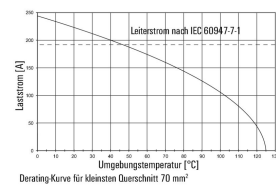

HDC MHP 200 FC

Weidmüller Interface GmbH & Co. KG
Klingenbergstraße 26
D-32758 Detmold
Germany

Drawings

www.weidmueller.com