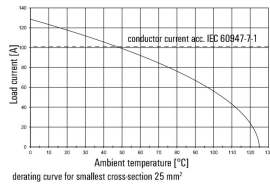

HP 200 with H07V-K25 / IP65 housing / 4 poles

HP 200 / IP65 housing / 4 poles