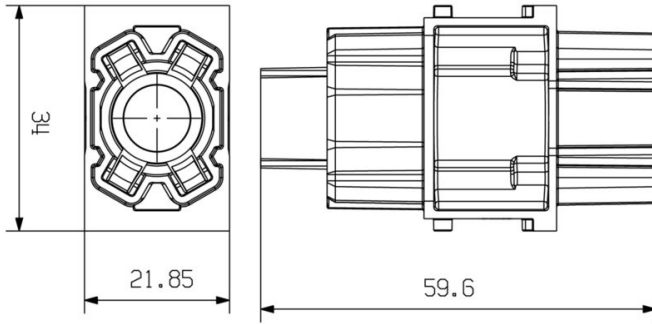

HDC MHP 200 FC

Weidmüller Interface GmbH & Co. KG
Klingenbergstraße 26
D-32758 Detmold
Germany

www.weidmueller.com

Technical data

Approvals

Approvals

ROHS Conform

UL File Number Search [UL Website](#)

Certificate No. (cURus) E92202

Dimensions and weights

Depth	34 mm	Depth (inches)	1.3386 inch
Height	59.6 mm	Height (inches)	2.3465 inch
Width	21.85 mm	Width (inches)	0.8602 inch
Net weight	12 g		

Temperatures

Limit temperature -40 °C ... 125 °C

Environmental Product Compliance

RoHS Compliance Status	Compliant without exemption
REACH SVHC	Potassium perfluorobutane sulfonate 29420-49-3
SCIP	1609748e-c278-4c9b-b3d1-e6215d2988cd

General data

Number of poles	1	UL 94 flammability rating	V-0
Insulation resistance	10¹² Ω	Plugging cycles	≥ 500
Type	Female	Surge voltage category	III
Pollution severity	3	Basic material	Polycarbonate, glass fibre reinforced
Series	ModuPlug	Rated voltage (DIN EN 61984)	1000 V
Rated voltage according to UL/CSA	600 V	Rated impulse voltage (DIN EN 61984)	8 kV
Rated current (DIN EN 61984)	200 A	Required plug-in slots	1.5

PE connection data

Connection type PE Screw connection via module frame

Version

Stripping length, rated connection	19 mm	Type of connection	Crimp connection
Conductor cross-section, max.	70 mm²	Conductor cross-section, min.	25 mm²

Classifications

ETIM 8.0	EC000438	ETIM 9.0	EC000438
ETIM 10.0	EC000438	ECLASS 14.0	27-44-02-17
ECLASS 15.0	27-44-02-17		

HDC MHP 200 FC

Weidmüller Interface GmbH & Co. KG
Klingenbergstraße 26
D-32758 Detmold
Germany

Drawings

www.weidmueller.com