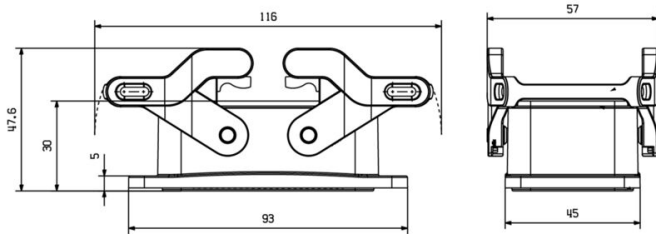

HDC 10B ABU EMC

Weidmüller Interface GmbH & Co. KG
Klingenbergstraße 26
D-32758 Detmold
Germany

Drawings

www.weidmueller.com