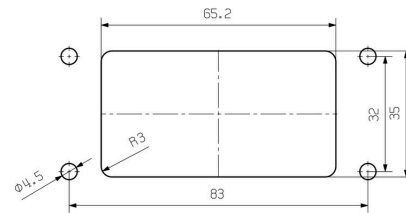

mounting cutout