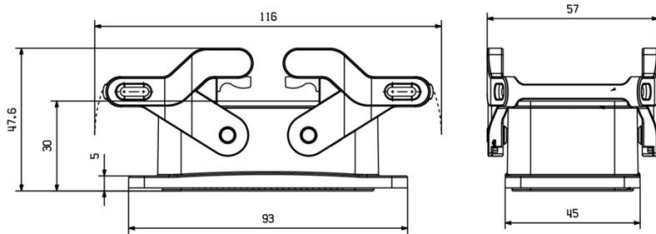

HDC 10B ABU EMC

Weidmüller Interface GmbH & Co. KG
Klingenbergstraße 26
D-32758 Detmold
Germany

www.weidmueller.com

Drawings

Drawing