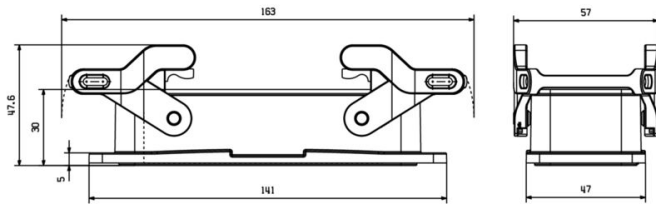

HDC 24B ABU EMC

Weidmüller Interface GmbH & Co. KG
Klingenbergstraße 26
D-32758 Detmold
Germany

Drawings

www.weidmueller.com