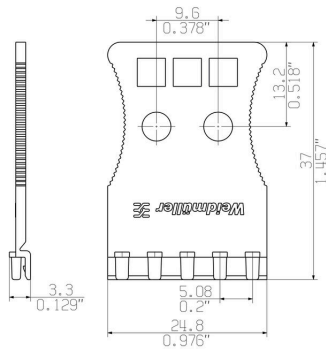

### Dimensions and weights

Depth	37 mm	Depth (inches)	1.4567 inch
Height	3.3 mm	Height (inches)	0.1299 inch
Width	24.8 mm	Width (inches)	0.9764 inch
Net weight	0.92 g		

### Classifications

ETIM 8.0	EC002943	ETIM 9.0	EC002943
ETIM 10.0	EC002943	ECLASS 14.0	27-46-04-02
ECLASS 15.0	27-46-04-02		

**BLF/SLF 5.08 ZE06 OR**

Weidmüller Interface GmbH & Co. KG  
Klingenbergstraße 26  
D-32758 Detmold  
Germany

[www.weidmueller.com](http://www.weidmueller.com)

Drawings

Dimensioned drawing

Example of use

Example of use

Example of use