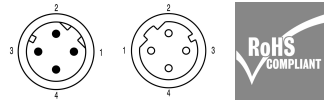

HDC XX5E02 MFSXXXX-2000

Weidmüller Interface GmbH & Co. KG

Klingenbergstraße 26

D-32758 Detmold

Germany

www.weidmueller.com

Compact

The new two-pole bus module is extremely compact and can accommodate both megabit and gigabit data inserts. It enables the connection of 2 Gigabit Cat 6A cables (10 gigabit) to one module.

General ordering data

Order No.	2503792000
Type	HDC XX5E02 MFSXXXX-2000
GTIN (EAN)	4050118523362
Qty.	1 items
Delivery status	Discontinued
Available until	2025-09-30T00:00:00+02:00