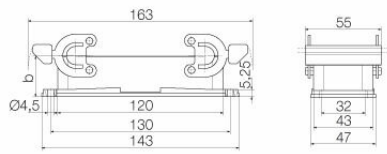

HDC 24B ABU N

Weidmüller Interface GmbH & Co. KG
Klingenbergstraße 26
D-32758 Detmold
Germany

www.weidmueller.com

Drawings

Drawing