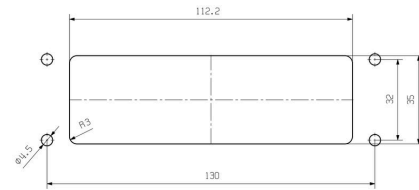

mounting cutout