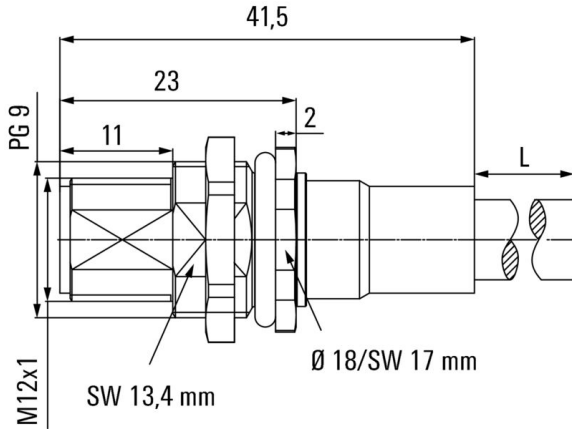

www.weidmueller.com

Technical data

Approvals

ROHS	Conform
------	---------

Dimensions and weights

Net weight	120 g
------------	-------

Environmental Product Compliance

RoHS Compliance Status	Compliant with exemption
RoHS Exemption (if applicable/known)	6c
REACH SVHC	Lead 7439-92-1
SCIP	ebf89fc8-a87f-4691-b87a-dfb9921774b4

Technical specifications for cable

Cable length	2 m	Sheathing colour	violet
PE function	No	Cable Material	PUR halogen-free
Acceleration	5 m/s ²	Bending radius, min., moving	10 x cable diameter
Bending radius, min., stationary	5 x cable diameter	Bending cycles	1 mill.
Wire cross section (Print/Online)	PUR 0.25 mm ² / PVC 0.34 mm ²	Speed	5 m/s
Sheath material	PUR halogen-free	Outer cladding in accordance with UL AWM style	20236 (80 °C / 30 V)
Welding spark resistance	No	Colour coding	red, black, white, blue
Number of poles	5		

Technical data customisable plug-in connectors

Number of poles	5	Coding	A-coded
Contact surface	Gold-plated	Cable diameter, max.	7.5 mm
Cable diameter, min.	6.9 mm	Nominal voltage	125 V
Nominal current	4 A	Protection degree	IP68
Pollution severity	3	Cable gland	PG 9
Shield connection	Yes	Temperature range of housing	-5 ... +70 °C

www.weidmueller.com

Drawings

Dimensioned drawing

Detailed drawing

Wiring diagram