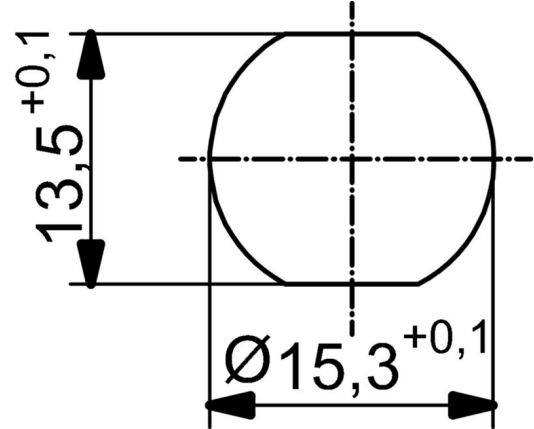

Detailed drawing