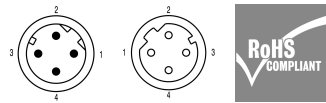

HDC XX5E01 MFSM12D-0700

Weidmüller Interface GmbH & Co. KG
Klingenbergstraße 26
D-32758 Detmold
Germany

www.weidmueller.com

Compact

The new two-pole bus module is extremely compact and can accommodate both megabit and gigabit data inserts. It enables the connection of 2 Gigabit Cat 6A cables (10 gigabit) to one module.

General ordering data

Version	Data use
Order No.	2450450700
Type	HDC XX5E01 MFSM12D-0700
GTIN (EAN)	4050118465303
Qty.	1 items
Delivery status	Discontinued
Available until	2025-09-30T00:00:00+02:00