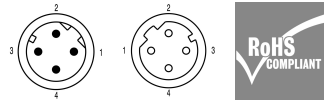

HDC XX5E01 MFSM12D-0600

Weidmüller Interface GmbH & Co. KG
Klingenbergstraße 26
D-32758 Detmold
Germany

www.weidmueller.com

Compact

The new two-pole bus module is extremely compact and can accommodate both megabit and gigabit data inserts. It enables the connection of 2 Gigabit Cat 6A cables (10 gigabit) to one module.

General ordering data

Version	Data use
Order No.	2450450600
Type	HDC XX5E01 MFSM12D-0600
GTIN (EAN)	4050118465297
Qty.	1 items
Delivery status	Discontinued
Available until	2025-09-30T00:00:00+02:00