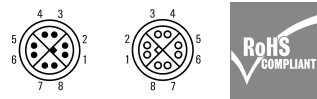

HDC XX6A01 MFSM12X-1800

Weidmüller Interface GmbH & Co. KG
Klingenbergstraße 26
D-32758 Detmold
Germany

www.weidmueller.com

Compact

The new two-pole bus module is extremely compact and can accommodate both megabit and gigabit data inserts. It enables the connection of 2 Gigabit Cat 6A cables (10 gigabit) to one module.

General ordering data

Version	Data use
Order No.	2450441800
Type	HDC XX6A01 MFSM12X-1800
GTIN (EAN)	4050118464627
Qty.	1 items
Delivery status	Discontinued
Available until	2025-09-30T00:00:00+02:00