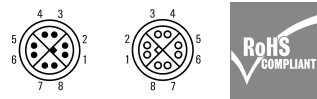

HDC XX6A01 MFSM12X-0800

Weidmüller Interface GmbH & Co. KG
Klingenbergstraße 26
D-32758 Detmold
Germany

www.weidmueller.com

Compact

The new two-pole bus module is extremely compact and can accommodate both megabit and gigabit data inserts. It enables the connection of 2 Gigabit Cat 6A cables (10 gigabit) to one module.

General ordering data

Version	Data use
Order No.	2450440800
Type	HDC XX6A01 MFSM12X-0800
GTIN (EAN)	4050118464597
Qty.	1 items
Delivery status	Discontinued
Available until	2025-09-30T00:00:00+02:00