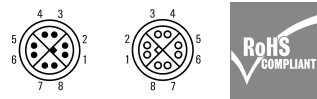

HDC XX6A01 MFSM12X-0600

Weidmüller Interface GmbH & Co. KG
Klingenbergstraße 26
D-32758 Detmold
Germany

www.weidmueller.com

Compact

The new two-pole bus module is extremely compact and can accommodate both megabit and gigabit data inserts. It enables the connection of 2 Gigabit Cat 6A cables (10 gigabit) to one module.

General ordering data

Version	Data use
Order No.	2450440600
Type	HDC XX6A01 MFSM12X-0600
GTIN (EAN)	4050118464573
Qty.	1 items
Delivery status	Discontinued
Available until	2025-09-30T00:00:00+02:00