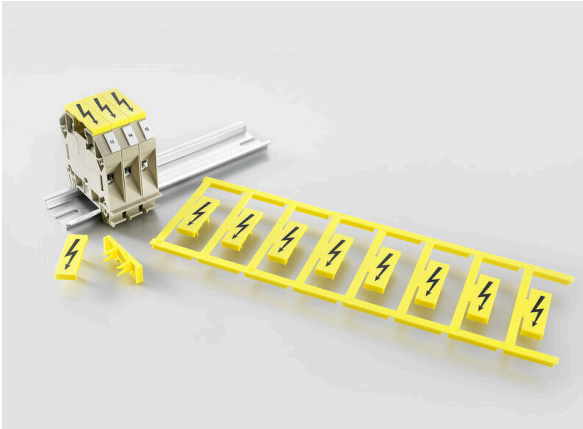

WAD 12 MC NE WS

Weidmüller Interface GmbH & Co. KG
Klingenbergstraße 26
D-32758 Detmold
Germany

www.weidmueller.com

Drawings

Drawing