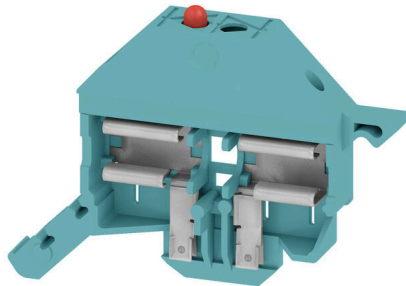

## TNHE WSI6 10-36VDC/ACBL

**Weidmüller Interface GmbH & Co. KG**  
Klingenbergstraße 26  
D-32758 Detmold  
Germany

[www.weidmueller.com](http://www.weidmueller.com)

The fuse holder SIHA quickly turns a disconnect terminal into a fuse terminal: simply remove the disconnect lever and attach the fuse unit.

### General ordering data

Version	Disconnecting lever (terminal)
Order No.	<a href="#">2432470000</a>
Type	TNHE WSI6 10-36VDC/ACBL
GTIN (EAN)	4050118520880
Qty.	50 items
Delivery status	Discontinued
Available until	2024-08-15T00:00:00+02:00