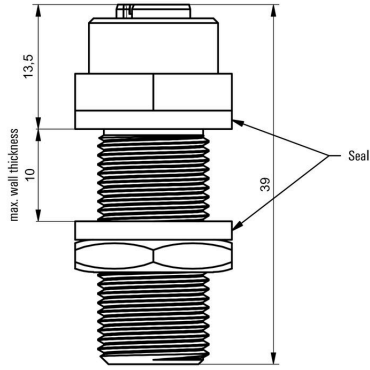

Technical data customisable plug-in connectors

| | | | |
|------------------------------|-----------------|--------------------|------------------|
| Number of poles | 5 | Coding | A-coded |
| Contact surface | Gold-plated | Type of connection | Screw connection |
| Housing main material | CuZn | Contact material | CuZn |
| Nominal voltage | 60 V | Nominal current | 4 A |
| Protection degree | IP67 | Cable gland | M 12 |
| Temperature range of housing | -40 ... +85 ° C | | |

General technical specifications

| | | | |
|--------------------|----------------------|------------------------------|-----------------|
| Number of poles | 5 | Coding | A-coded |
| Connection thread | M12 socket, M12 plug | Contact surface | Gold-plated |
| Type of connection | Screw connection | Housing main material | CuZn |
| Contact material | CuZn | Nominal voltage | 60 V |
| Nominal current | 4 A | Protection degree | IP67 |
| Cable gland | M 12 | Temperature range of housing | -40 ... +85 ° C |

SAI-WDF 5P M12 K

Weidmüller Interface GmbH & Co. KG
Klingenbergstraße 26
D-32758 Detmold
Germany

www.weidmueller.com

Drawings

Dimensioned drawing

Dimensioned drawing

Pole scheme

Pole scheme