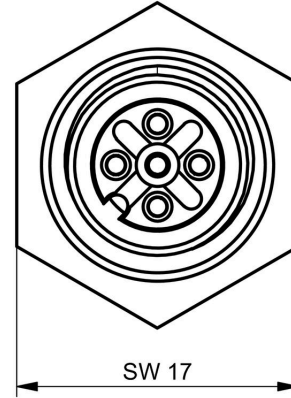

General technical specifications

| | | | |
|--------------------|----------------------|------------------------------|-----------------|
| Number of poles | 5 | Coding | A-coded |
| Connection thread | M12 socket, M12 plug | Contact surface | Gold-plated |
| Type of connection | Screw connection | Housing main material | CuZn |
| Contact material | CuZn | Nominal voltage | 60 V |
| Nominal current | 4 A | Protection degree | IP67 |
| Cable gland | M 12 | Temperature range of housing | -40 ... +85 ° C |

SAI-WDF 5P M12 K

Weidmüller Interface GmbH & Co. KG
Klingenbergstraße 26
D-32758 Detmold
Germany

www.weidmueller.com

Drawings

Dimensioned drawing

Dimensioned drawing

Pole scheme

Pole scheme