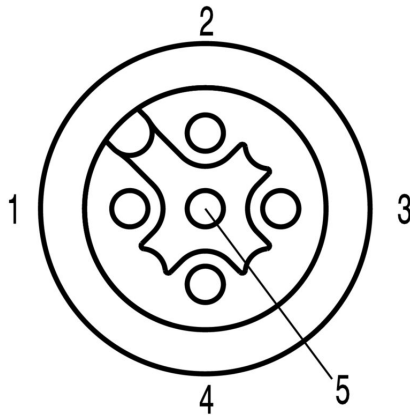

General technical specifications

| | | | |
|--------------------|----------------------|------------------------------|-----------------|
| Number of poles | 5 | Coding | A-coded |
| Connection thread | M12 socket, M12 plug | Contact surface | Gold-plated |
| Type of connection | Screw connection | Housing main material | CuZn |
| Contact material | CuZn | Nominal voltage | 60 V |
| Nominal current | 4 A | Protection degree | IP67 |
| Cable gland | M 12 | Temperature range of housing | -40 ... +85 ° C |

SAI-WDF 5P M12 K

Weidmüller Interface GmbH & Co. KG
Klingenbergstraße 26
D-32758 Detmold
Germany

www.weidmueller.com

Drawings

Dimensioned drawing

Dimensioned drawing

Pole scheme

Pole scheme