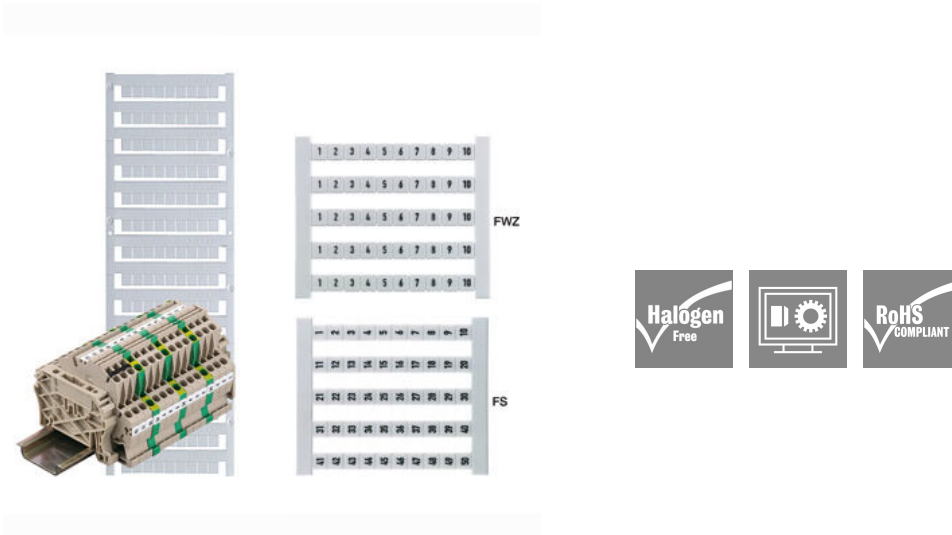

DEK 5 FS 1,3,5,...99

Weidmüller Interface GmbH & Co. KG

Klingenbergstraße 26

D-32758 Detmold

Germany

www.weidmueller.com

The dekafix (DEK) marker is the universal marker for all conductor and plug-in connectors as well as for electronic sub-assemblies. The system is ideal for short number sequences and covers a large range of ready-printed markers. Strips for fast installation in one work step. The printing is easy to read, rich in contrast, and is available in five widths.

- Large range of ready-to-use markers
- Strips for fast installation
- Terminal markers, suitable for all Weidmüller cable connectors
- Available as blank cards, MultiCard or as cards with standard printing

General ordering data

Version	Dekafix, Terminal marker, 5 x 5 mm, Pitch in mm (P): 5.00 Weidmueller, white
Order No.	2339630000
Type	DEK 5 FS 1,3,5,...99
GTIN (EAN)	4032248881819
Qty.	500 items

Technical data

Approvals

ROHS Conform

Dimensions and weights

Height	5 mm	Height (inches)	0.1968 inch
Width	5 mm	Width (inches)	0.1968 inch
Net weight	0.06 g		

Temperatures

Operating temperature range -40...100 °C

Environmental Product Compliance