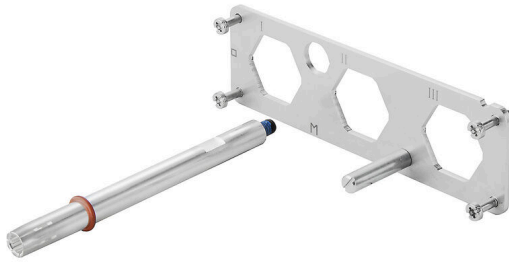

HDC HP 250 SSF BO SET

Weidmüller Interface GmbH & Co. KG
Klingenbergstraße 26
D-32758 Detmold
Germany

www.weidmueller.com

The RockStar® HighPower housings are manufactured from high-strength die-cast aluminium and offer perfect protection against harsh environmental conditions thanks to continual optimisation. The multi-part housing gives users the opportunity to examine work processes down to the last step in the workflow.

General ordering data

Version	HDC insert, Number of poles: 3, Installation size: 8
Order No.	2008220000
Type	HDC HP 250 SSF BO SET
GTIN (EAN)	4050118394023
Qty.	1 items

HDC HP 250 SSF BO SET

Weidmüller Interface GmbH & Co. KG
 Klingenbergstraße 26
 D-32758 Detmold
 Germany

General data

Number of poles	3	Installation size	8
UL 94 flammability rating	None	Colour	Silver grey
Basic material	Stainless steel, rust-proof	Series	HighPower
Free from halogens	false	BG	8

General data

Colour	Silver grey	Basic material	Stainless steel, rust-proof
Series	HighPower		

Important note

Product information	Depending on the intended operation, internally generated voltages can superimpose the working voltage and contain corresponding peaks. It is imperative to ensure that these peak voltages do not exceed the rated voltage. For applications outside of this specification, please contact us.
---------------------	---