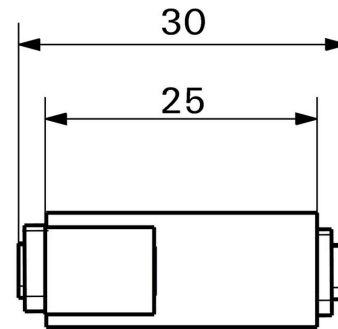

Dimensions and weights

Net weight	11 g
------------	------

Temperatures

Storage temperature	Operating temperature	-15 °C...50 °C
Installation temperature		

Environmental Product Compliance

RoHS Compliance Status	Compliant
REACH SVHC	Lead 7439-92-1
SCIP	14f36bdb-8bcd-4f24-8fb3-9538ad1abec6

General data

Product type	HDMI coupling	Protection degree	IP20
Insert type	Signal insert HDMI		

Classifications

ETIM 8.0	EC001121	ETIM 9.0	EC001121
ETIM 10.0	EC001121	ECLASS 14.0	27-18-28-92
ECLASS 15.0	27-18-28-92		

Dimensioned drawing

Dimensioned drawing

Dimensioned drawing