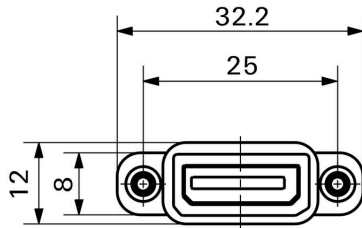

Dimensions and weights

Net weight	11 g
------------	------

Temperatures

Storage temperature	Operating temperature	-15 °C...50 °C
Installation temperature		

Environmental Product Compliance

RoHS Compliance Status	Compliant
REACH SVHC	Lead 7439-92-1
SCIP	14f36bdb-8bcd-4f24-8fb3-9538ad1abec6

General data

Product type	HDMI coupling	Protection degree	IP20
Insert type	Signal insert HDMI		

Classifications

ETIM 8.0	EC001121	ETIM 9.0	EC001121
ETIM 10.0	EC001121	ECLASS 14.0	27-18-28-92
ECLASS 15.0	27-18-28-92		

Dimensioned drawing

Dimensioned drawing

Dimensioned drawing