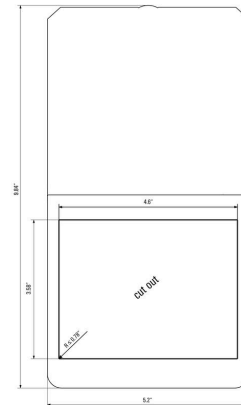

UL File Number Search [UL Website](#)

Certificate No. (cURus) E223801

Dimensions and weights

Depth	27.5 mm	Depth (inches)	1.0827 inch
Height	134 mm	Height (inches)	5.2756 inch
Width	132 mm	Width (inches)	5.1968 inch
Wall thickness, min.	1 mm	Wall thickness, max.	5 mm
Net weight	815.86 g		

IE-FC-DFM-CAB

Weidmüller Interface GmbH & Co. KG
Klingenbergstraße 26
D-32758 Detmold
Germany

Drawings

www.weidmueller.com

Dimensioned drawing

Unit: mm

Installation cut-out

Unit: mm

Dimensioned drawing

Unit: in

Installation cut-out

Unit: in