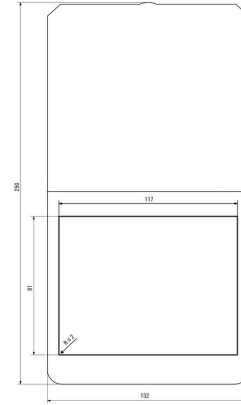

UL File Number Search [UL Website](#)

Certificate No. (cURus) E223801

Dimensions and weights

Depth	27.5 mm	Depth (inches)	1.0827 inch
Height	134 mm	Height (inches)	5.2756 inch
Width	132 mm	Width (inches)	5.1968 inch
Wall thickness, min.	1 mm	Wall thickness, max.	5 mm
Net weight	815.86 g		

IE-FC-DFM-CAB

Weidmüller Interface GmbH & Co. KG
Klingenbergstraße 26
D-32758 Detmold
Germany

Drawings

www.weidmueller.com

Dimensioned drawing

Unit: mm

Installation cut-out

Unit: mm

Dimensioned drawing

Unit: in

Installation cut-out

Unit: in