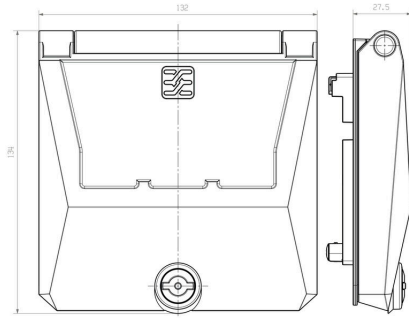

UL File Number Search [UL Website](#)

Certificate No. (cURus) E223801

Dimensions and weights

Depth	27.5 mm	Depth (inches)	1.0827 inch
Height	134 mm	Height (inches)	5.2756 inch
Width	132 mm	Width (inches)	5.1968 inch
Wall thickness, min.	1 mm	Wall thickness, max.	5 mm
Net weight	815.86 g		

IE-FC-DFM-CAB

Weidmüller Interface GmbH & Co. KG
Klingenbergstraße 26
D-32758 Detmold
Germany

Drawings

www.weidmueller.com

Dimensioned drawing

Unit: mm

Installation cut-out

Unit: mm

Dimensioned drawing

Unit: in

Installation cut-out

Unit: in