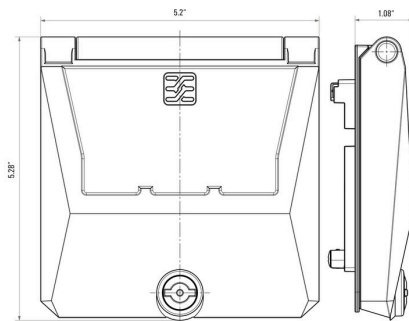

UL File Number Search [UL Website](#)

Certificate No. (cURus) E223801

Dimensions and weights

Depth	27.5 mm	Depth (inches)	1.0827 inch
Height	134 mm	Height (inches)	5.2756 inch
Width	132 mm	Width (inches)	5.1968 inch
Wall thickness, min.	1 mm	Wall thickness, max.	5 mm
Net weight	815.86 g		

IE-FC-DFM-CAB

Weidmüller Interface GmbH & Co. KG
Klingenbergstraße 26
D-32758 Detmold
Germany

Drawings

www.weidmueller.com

Dimensioned drawing

Unit: mm

Installation cut-out

Unit: mm

Dimensioned drawing

Unit: in

Installation cut-out

Unit: in