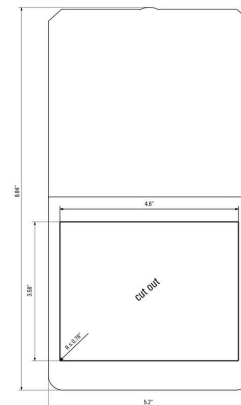

UL File Number Search [UL Website](#)

Certificate No. (cURus) E223801

Dimensions and weights

Depth	27.5 mm	Depth (inches)	1.0827 inch
Height	134 mm	Height (inches)	5.2756 inch
Width	132 mm	Width (inches)	5.1968 inch
Wall thickness, min.	1 mm	Wall thickness, max.	5 mm
Net weight	806.44 g		

IE-FC-DFM-KEY

Weidmüller Interface GmbH & Co. KG
Klingenbergstraße 26
D-32758 Detmold
Germany

www.weidmueller.com

Drawings

Dimensioned drawing

Unit: mm

Installation cut-out

Unit: mm

Dimensioned drawing

Unit: in

Installation cut-out

Unit: in