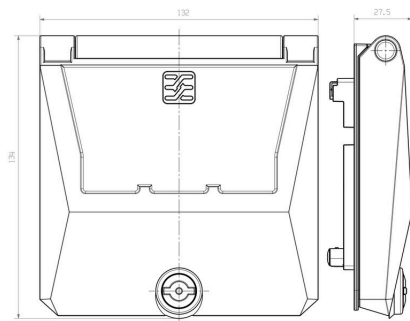

UL File Number Search [UL Website](#)

Certificate No. (cURus) E223801

Dimensions and weights

Depth	27.5 mm	Depth (inches)	1.0827 inch
Height	134 mm	Height (inches)	5.2756 inch
Width	132 mm	Width (inches)	5.1968 inch
Wall thickness, min.	1 mm	Wall thickness, max.	5 mm
Net weight	806.44 g		

IE-FC-DFM-KEY

Weidmüller Interface GmbH & Co. KG
Klingenbergstraße 26
D-32758 Detmold
Germany

www.weidmueller.com

Drawings

Dimensioned drawing

Unit: mm

Installation cut-out

Unit: mm

Dimensioned drawing

Unit: in

Installation cut-out

Unit: in