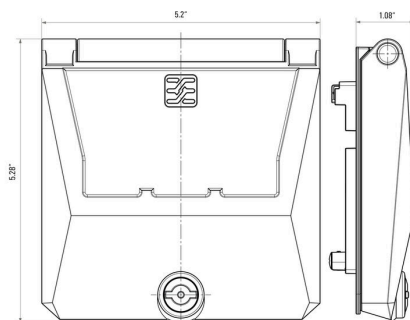

UL File Number Search [UL Website](#)

Certificate No. (cURus) E223801

Dimensions and weights

Depth	27.5 mm	Depth (inches)	1.0827 inch
Height	134 mm	Height (inches)	5.2756 inch
Width	132 mm	Width (inches)	5.1968 inch
Wall thickness, min.	1 mm	Wall thickness, max.	5 mm
Net weight	806.44 g		

IE-FC-DFM-KEY

Weidmüller Interface GmbH & Co. KG
Klingenbergstraße 26
D-32758 Detmold
Germany

www.weidmueller.com

Drawings

Dimensioned drawing

Unit: mm

Installation cut-out

Unit: mm

Dimensioned drawing

Unit: in

Installation cut-out

Unit: in