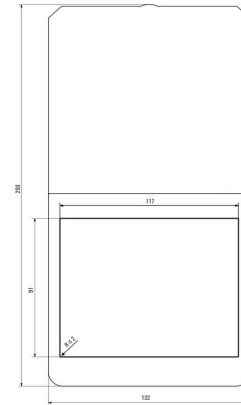

UL File Number Search [UL Website](#)

Certificate No. (cURus) E223801

Dimensions and weights

Depth	27.5 mm	Depth (inches)	1.0827 inch
Height	134 mm	Height (inches)	5.2756 inch
Width	132 mm	Width (inches)	5.1968 inch
Wall thickness, min.	1 mm	Wall thickness, max.	5 mm
Net weight	806.44 g		

IE-FC-DFM-KEY

Weidmüller Interface GmbH & Co. KG
Klingenbergstraße 26
D-32758 Detmold
Germany

www.weidmueller.com

Drawings

Dimensioned drawing

Unit: mm

Installation cut-out

Unit: mm

Dimensioned drawing

Unit: in

Installation cut-out

Unit: in