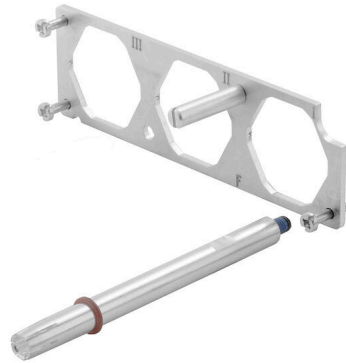

HDC HP 550 SSF SET

Weidmüller Interface GmbH & Co. KG
Klingenbergstraße 26
D-32758 Detmold
Germany

www.weidmueller.com

The RockStar® HighPower housings are manufactured from high-strength die-cast aluminium and offer perfect protection against harsh environmental conditions thanks to continual optimisation. The multi-part housing gives users the opportunity to examine work processes down to the last step in the workflow.

General ordering data

Version	HDC insert, Number of poles: 3, Installation size: 8
Order No.	1987950000
Type	HDC HP 550 SSF SET
GTIN (EAN)	4050118372731
Qty.	1 items

HDC HP 550 SSF SET

Weidmüller Interface GmbH & Co. KG
 Klingenbergstraße 26
 D-32758 Detmold
 Germany

General data

Number of poles	3	Installation size	8
UL 94 flammability rating	None	Colour	Silver grey
Basic material	Stainless steel, rust-proof	Series	HighPower
Free from halogens	false	BG	8

General data

Colour	Silver grey	Basic material	Stainless steel, rust-proof
Series	HighPower		

Important note

Product information	Depending on the intended operation, internally generated voltages can superimpose the working voltage and contain corresponding peaks. It is imperative to ensure that these peak voltages do not exceed the rated voltage. For applications outside of this specification, please contact us.
---------------------	---