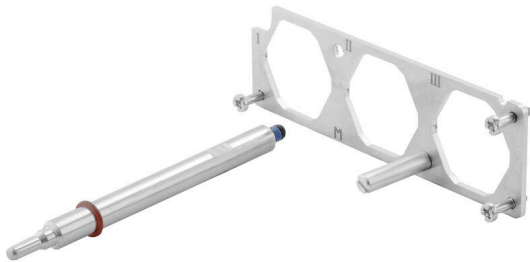

HDC HP 550 SSM SET

Weidmüller Interface GmbH & Co. KG
Klingenbergstraße 26
D-32758 Detmold
Germany

www.weidmueller.com

The RockStar® HighPower housings are manufactured from high-strength die-cast aluminium and offer perfect protection against harsh environmental conditions thanks to continual optimisation. The multi-part housing gives users the opportunity to examine work processes down to the last step in the workflow.

General ordering data

Version	HDC insert, Number of poles: 3, Installation size: 8
Order No.	1987920000
Type	HDC HP 550 SSM SET
GTIN (EAN)	4050118372571
Qty.	1 items

HDC HP 550 SSM SET

Weidmüller Interface GmbH & Co. KG
 Klingenbergstraße 26
 D-32758 Detmold
 Germany

General data

Number of poles	3	Installation size	8
UL 94 flammability rating	None	Colour	Silver grey
Basic material	Stainless steel, rust-proof	Series	HighPower
Free from halogens	false	BG	8

General data

Colour	Silver grey	Basic material	Stainless steel, rust-proof
Series	HighPower		

Important note

Product information	Depending on the intended operation, internally generated voltages can superimpose the working voltage and contain corresponding peaks. It is imperative to ensure that these peak voltages do not exceed the rated voltage. For applications outside of this specification, please contact us.
---------------------	---