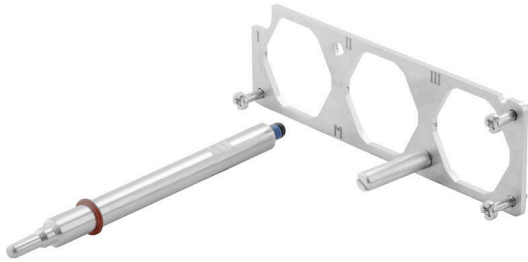

**HDC HP 550 SSM SET**

**Weidmüller Interface GmbH & Co. KG**  
Klingenbergstraße 26  
D-32758 Detmold  
Germany

[www.weidmueller.com](http://www.weidmueller.com)

The RockStar® HighPower housings are manufactured from high-strength die-cast aluminium and offer perfect protection against harsh environmental conditions thanks to continual optimisation. The multi-part housing gives users the opportunity to examine work processes down to the last step in the workflow.

**General ordering data**

|            |  |
|------------|--|
| Version    | HDC insert, Number of poles: 3, Installation size: 8 |
| Order No.  | <a href="#">1987920000</a>                           |
| Type       | HDC HP 550 SSM SET                                   |
| GTIN (EAN) | 4050118372571  |
| Qty.       | 1 items  |

## General data

|                           |                             |                   |             |
|---------------------------|-----------------------------|-------------------|-------------|
| Number of poles           | 3                           | Installation size | 8           |
| UL 94 flammability rating | None                        | Colour            | Silver grey |
| Basic material            | Stainless steel, rust-proof | Series            | HighPower   |
| Free from halogens        | false                       | BG                | 8           |