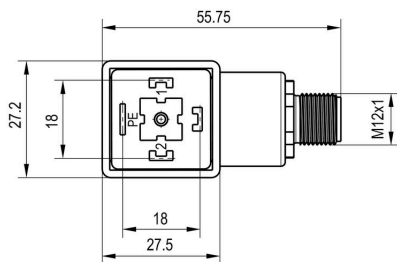

Environmental Product Compliance

RoHS Compliance Status Compliant
 REACH SVHC No SVHC above 0.1 wt%

Technical data customisable plug-in connectors

Number of poles	5	Coding	Design A (18 mm) / M12 = A-coded, M12 = A
LED	Yes	Housing main material	PA 6 GF
Contact material	CuZn, silver-plated, Gold-plated	Conductor cross-section, max.	0.34 mm ²
Conductor cross-section, min.	0.34 mm ²	Nominal voltage	24 V
Protection degree	IP65, when screwed in	Plugging cycles	≤ 50
Cable gland	M 12	All valve plugs are fitted with protective circuits	Without circuitry
Temperature range of housing	-30...+90 °C		

www.weidmueller.com

Drawings

Product image

Dimensioned drawing

Detailed drawing

Pole scheme

Wiring diagram

24V_{AC/DC} .