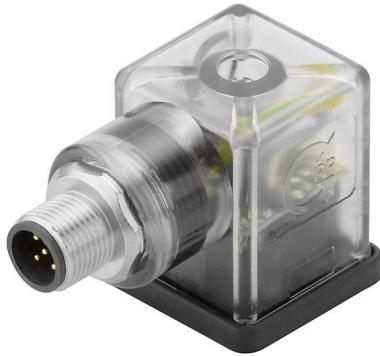

SAIB-VSA-M12GS(DS)**Weidmüller Interface GmbH & Co. KG**

Klingenbergstraße 26

D-32758 Detmold

Germany

www.weidmueller.com

Individual cable lengths are often required nowadays. In order to meet these demands, Weidmüller offers a wide range of plug-in connectors for custom assembly. Customisable valve plugs are used frequently in special-purpose machine engineering. Such plugs are used to connect solenoid valves. The valve plugs are available in all standard design types. The range includes the design types A, B Industrial, B acc. to DIN, C Industrial and C acc. to DIN. The valve plugs are available in 3 and 4-pole versions without cables. A flat gasket seal is included which, when screwed on, guarantees IP 65 protection.

General ordering data

Version	Valve plug-in connector (field assembled), Number of poles: 5, Design A (18 mm) / M12 = A-coded, M12 = A, Without circuitry, 24 V
Order No.	1985000000
Type	SAIB-VSA-M12GS(DS)
GTIN (EAN)	4032248695430
Qty.	1 items

Environmental Product Compliance

RoHS Compliance Status Compliant
 REACH SVHC No SVHC above 0.1 wt%

Technical data customisable plug-in connectors

Number of poles	5	Coding	Design A (18 mm) / M12 = A-coded, M12 = A
LED	Yes	Housing main material	PA 6 GF
Contact material	CuZn, silver-plated, Gold-plated	Conductor cross-section, max.	0.34 mm ²
Conductor cross-section, min.	0.34 mm ²	Nominal voltage	24 V
Protection degree	IP65, when screwed in	Plugging cycles	≤ 50
Cable gland	M 12	All valve plugs are fitted with protective circuits	Without circuitry
Temperature range of housing	-30...+90 °C		