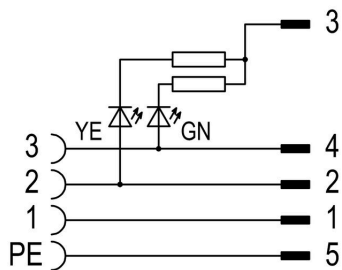

Environmental Product Compliance

RoHS Compliance Status Compliant
 REACH SVHC No SVHC above 0.1 wt%

Technical data customisable plug-in connectors

Number of poles	5	Coding	Design A (18 mm) / M12 = A-coded, M12 = A
LED	Yes	Housing main material	PA 6 GF
Contact material	CuZn, silver-plated, Gold-plated	Conductor cross-section, max.	0.34 mm ²
Conductor cross-section, min.	0.34 mm ²	Nominal voltage	24 V
Protection degree	IP65, when screwed in	Plugging cycles	≤ 50
Cable gland	M 12	All valve plugs are fitted with protective circuits	Without circuitry
Temperature range of housing	-30...+90 °C		

www.weidmueller.com

Drawings

Product image

Dimensioned drawing

Detailed drawing

Pole scheme

Wiring diagram

24V_{AC/DC} .