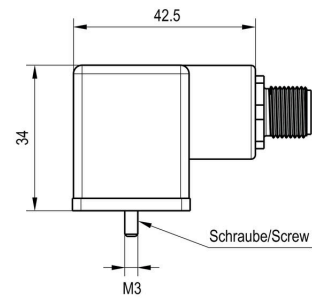

General ordering data

Version	Valve plug-in connector (field assembled), Number of poles: 5, Design A (18 mm) / M12 = A-coded, M12 = A, Without circuitry, 24 V
Order No.	1985000000
Type	SAIB-VSA-M12GS(DS)
GTIN (EAN)	4032248695430
Qty.	1 items

Environmental Product Compliance

RoHS Compliance Status Compliant
 REACH SVHC No SVHC above 0.1 wt%

Technical data customisable plug-in connectors

Number of poles	5	Coding	Design A (18 mm) / M12 = A-coded, M12 = A
LED	Yes	Housing main material	PA 6 GF
Contact material	CuZn, silver-plated, Gold-plated	Conductor cross-section, max.	0.34 mm ²
Conductor cross-section, min.	0.34 mm ²	Nominal voltage	24 V
Protection degree	IP65, when screwed in	Plugging cycles	≤ 50
Cable gland	M 12	All valve plugs are fitted with protective circuits	Without circuitry
Temperature range of housing	-30...+90 °C		

www.weidmueller.com

Drawings

Product image

Dimensioned drawing

Detailed drawing

Pole scheme

Wiring diagram

24V_{AC/DC} .