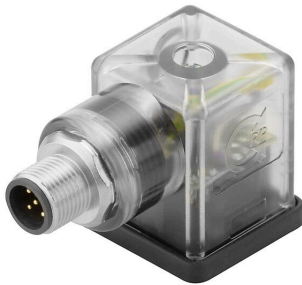

SAIB-VSA-M12GS(DS)

Weidmüller Interface GmbH & Co. KG
Klingenbergstraße 26
D-32758 Detmold
Germany

www.weidmueller.com

Drawings

Product image