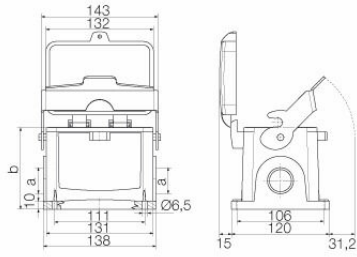

HDC 48B SDLU 2M40G

Weidmüller Interface GmbH & Co. KG
Klingenbergstraße 26
D-32758 Detmold
Germany

Drawings

www.weidmueller.com