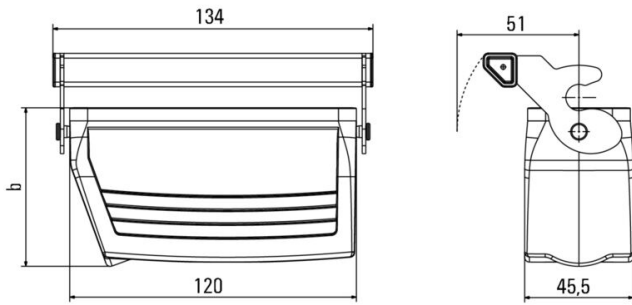

HDC 24B KLU 1M25G

Weidmüller Interface GmbH & Co. KG
Klingenbergstraße 26
D-32758 Detmold
Germany

Drawings

www.weidmueller.com