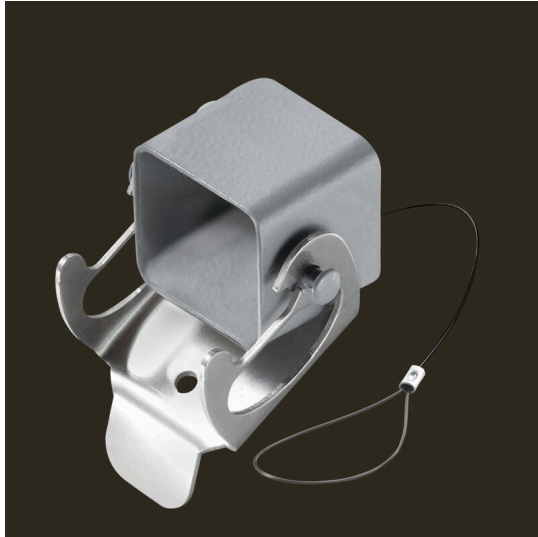

HDC 04A DODL 1LB

Weidmüller Interface GmbH & Co. KG

Klingenbergstraße 26

D-32758 Detmold

Germany

www.weidmueller.com

The special die-cast alloy and the multi-layered surface sealing provide complete protection for the HDC housings.

The cleverly designed interlock system is manufactured from stainless steel. This guarantees a long lifespan with high resistance to corrosion and impact.

The housing interlock system provides integrated safety. Our unique, patented spring system provides the housing interlock with a secure grip and prevents accidental opening.

The laser marking allows for easy and quick identification. Each housing is permanently labelled with a laser marking so that each product can be quickly designated and positioned.

Weidmüller RockStar® IP 65 / NEMA Type 4X housings - your first choice for industrial housings with IP 65 protection.

General ordering data

Version	HDC enclosures, Installation size: 1, Protection degree: IP65, in plugged condition, Cover for upper part of housing, Side-locking clamp on lower side, Standard
Order No.	1963690000
Type	HDC 04A DODL 1LB
GTIN (EAN)	4032248645961
Qty.	1 items