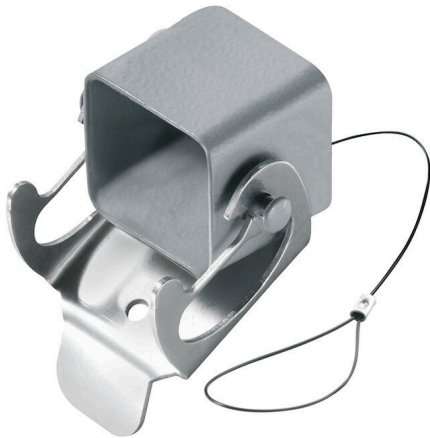

## HDC 04A DODL 1LB

**Weidmüller Interface GmbH & Co. KG**

Klingenbergstraße 26

D-32758 Detmold

Germany

[www.weidmueller.com](http://www.weidmueller.com)

The special die-cast alloy and the multi-layered surface sealing provide complete protection for the HDC housings.

The cleverly designed interlock system is manufactured from stainless steel. This guarantees a long lifespan with high resistance to corrosion and impact.

The housing interlock system provides integrated safety. Our unique, patented spring system provides the housing interlock with a secure grip and prevents accidental opening.

The laser marking allows for easy and quick identification. Each housing is permanently labelled with a laser marking so that each product can be quickly designated and positioned.

Weidmüller RockStar® IP 65 / NEMA Type 4X housings - your first choice for industrial housings with IP 65 protection.

### General ordering data

Version	HDC enclosures, Installation size: 1, Protection degree: IP65, in plugged condition, Cover for upper part of housing, Side-locking clamp on lower side, Standard, Size of cable entries: none
Order No.	<a href="#">1963690000</a>
Type	HDC 04A DODL 1LB
GTIN (EAN)	4032248645961
Qty.	1 items