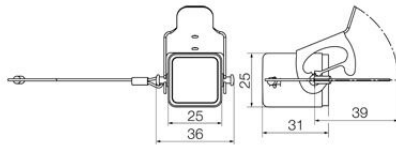

HDC 04A DODL 1LB

Weidmüller Interface GmbH & Co. KG
Klingenbergstraße 26
D-32758 Detmold
Germany

Drawings

www.weidmueller.com