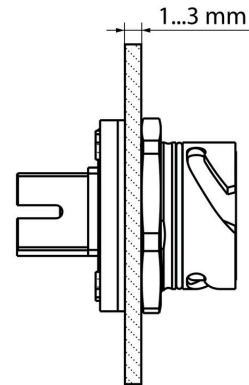

Certificate no. (cULus) E316369

Dimensions and weights

Height	32 mm	Height (inches)	1.2598 inch
Width	32 mm	Width (inches)	1.2598 inch
Net weight	72.8 g		

Temperatures

Storage temperature	Operating temperature	-40 °C...70 °C
Installation temperature		

Installation cut-out

Mounting cut-out: 1. With central screw connection / 2. For mounting with four M3 screws

Detailed drawing

Wall thickness when using the central screw connection

IE-BS-V01M-RJ45-C

Weidmüller Interface GmbH & Co. KG
Klingenbergstraße 26
D-32758 Detmold
Germany