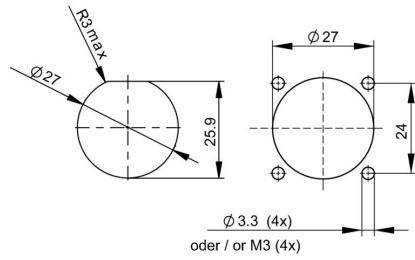

General ordering data

Version	Flange FO, IP67, Version 1, LC Duplex coupling, Singlemode
Order No.	1963430000
Type	IE-BS-V01M-LCD-SM-C
GTIN (EAN)	4032248645527
Qty.	10 items

Installation cut-out

Mounting cut-out: 1. With central screw connection / 2. For mounting with four M3 screws