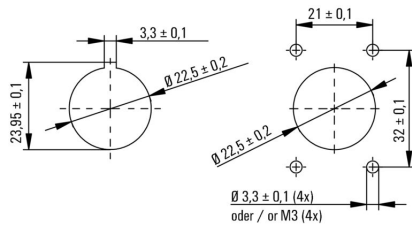

IE-BS-V04P-SCRJ2SC-SM-C

Weidmüller Interface GmbH & Co. KG
Klingenbergstraße 26
D-32758 Detmold
Germany

Drawings

www.weidmueller.com

Installation cut-out

Mounting cut-out: 1. With central screw connection / 2. For mounting with four M3 screws