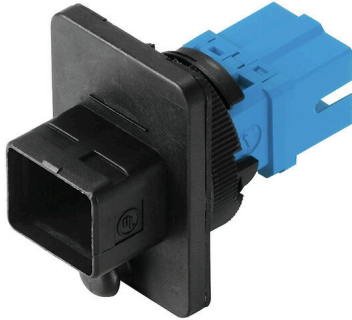

## IE-BS-V04P-SCRJ2SC-SM-C

**Weidmüller Interface GmbH & Co. KG**  
Klingenbergstraße 26  
D-32758 Detmold  
Germany

[www.weidmueller.com](http://www.weidmueller.com)

PushPull plug-in connector set according to IEC  
61076-3-106 ver.4 (IEC24702), plastic with SC insert

### General ordering data

Version	Flange FO, IP67, Version 4, coupling from SCRJ on 2*SC, Singlemode
Order No.	<a href="#">1963420000</a>
Type	IE-BS-V04P-SCRJ2SC-SM-C
GTIN (EAN)	4032248645510
Qty.	10 items