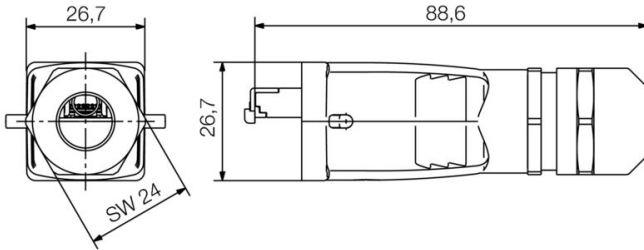

Connection 1	RJ45	Connection 2	Crimp
Description of article	Variant 5	Housing main material	diecast aluminium
Insulation cross-section, min.	0.85 mm	Insulation cross-section, max.	1.05 mm
Category	Cat.6A / Class EA (ISO/IEC 11801 2010)	Contact surface	Gold over nickel
Connection diameter, solid	0.36...0.51 mm	Conductor connection cross-section, solid (AWG)	AWG 26/1...AWG 24/1
Connection diameter, flexible	0.46...0.61 mm	Conductor connection cross-section, flexible (AWG)	AWG 27/7...AWG 24/7
MICE classification M	M3	MICE classification I	I3
MICE classification C	C1	MICE classification E	E3
Sheath diameter, min.	5 mm	Sheath diameter, max.	12 mm
Shielding	360°; all-round enclosure	Protection degree	IP67
Plugging cycles	750		

Technical data

ECLASS 15.0

27-44-03-90

IE-PS-V05M-RJ45-TH

Weidmüller Interface GmbH & Co. KG
Klingenbergstraße 26
D-32758 Detmold
Germany

Drawings

www.weidmueller.com

Dimensioned drawing