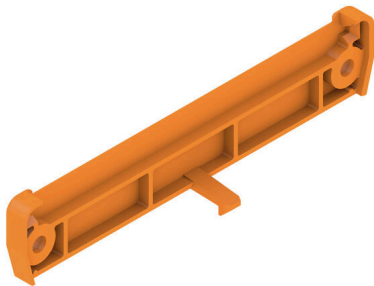

AP 90 OR**Weidmüller Interface GmbH & Co. KG**

Klingenbergstraße 26

D-32758 Detmold

Germany

www.weidmueller.com

The RS 100 Profi offers you a flexible solution for your mounting needs, as both DIN rail mounting and wall mounting are possible. This versatility facilitates integration into different environments and applications. The housing can be used for the Eurocard PCB standard. The profile can be cut to size so that you can adapt it precisely to your specific requirements. For particularly heavy components, additional locking feet can be used to improve stability and thus increase the safety of your installation.

Another practical feature is the option of using a cover profile to protect large components.

General ordering data

Version	End plate, RS 90 orange, End plate both sides, Width: 12.3 mm
Order No.	1961880000
Type	AP 90 OR
GTIN (EAN)	4032248642434
Qty.	20 items

ROHS	Conform
------	---------

Dimensions and weights

Depth	19.8 mm	Depth (inches)	0.7795 inch
Height	86.4 mm	Height (inches)	3.4016 inch
Width	12.3 mm	Width (inches)	0.4843 inch
Net weight	2.45 g		

Environmental Product Compliance