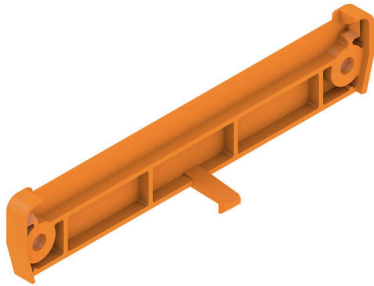

AP 90 OR**Weidmüller Interface GmbH & Co. KG**

Klingenbergstraße 26

D-32758 Detmold

Germany

www.weidmueller.com

The RS 100 Profi offers you a flexible solution for your mounting needs, as both DIN rail mounting and wall mounting are possible. This versatility facilitates integration into different environments and applications. The housing can be used for the Eurocard PCB standard. The profile can be cut to size so that you can adapt it precisely to your specific requirements. For particularly heavy components, additional locking feet can be used to improve stability and thus increase the safety of your installation.

Another practical feature is the option of using a cover profile to protect large components.

General ordering data

Version	End plate, RS 90 orange, End plate both sides, Width: 12.3 mm
Order No.	1961880000
Type	AP 90 OR
GTIN (EAN)	4032248642434
Qty.	20 items

AP 90 OR

Weidmüller Interface GmbH & Co. KG
 Klingenbergstraße 26
 D-32758 Detmold
 Germany

www.weidmueller.com

Technical data

Approvals

ROHS	Conform
------	---------

Dimensions and weights

Depth	19.8 mm	Depth (inches)	0.7795 inch
Height	86.4 mm	Height (inches)	3.4016 inch
Width	12.3 mm	Width (inches)	0.4843 inch
Net weight	2.45 g		