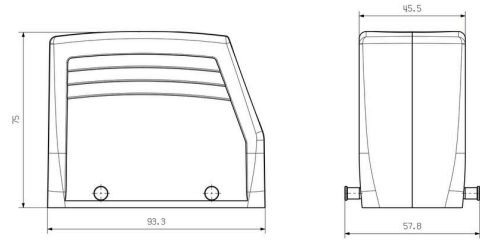

HDC 40D TBU 2M32G CSS

Weidmüller Interface GmbH & Co. KG
Klingenbergstraße 26
D-32758 Detmold
Germany

Drawings

www.weidmueller.com