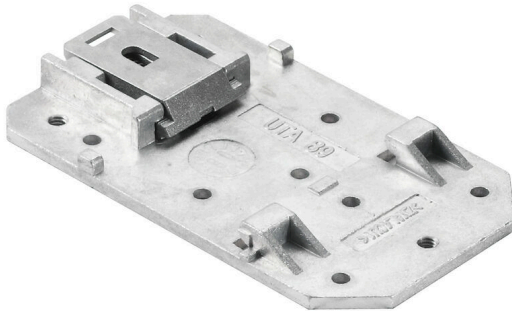

SAI-TS35 MF

Weidmüller Interface GmbH & Co. KG

Klingenbergstraße 26

D-32758 Detmold

Germany

www.weidmueller.com

Passive M12 distributors are available in all conceivable forms and configurations. Furthermore, a number of special versions, e.g. SAI distributors for EX zones or the ergonomic M8, are available only from Weidmüller. These innovative products are backed up by numerous proprietary rights.

General ordering data

Order No.	1917400000
Type	SAI-TS35 MF
GTIN (EAN)	4032248551330
Qty.	1 items