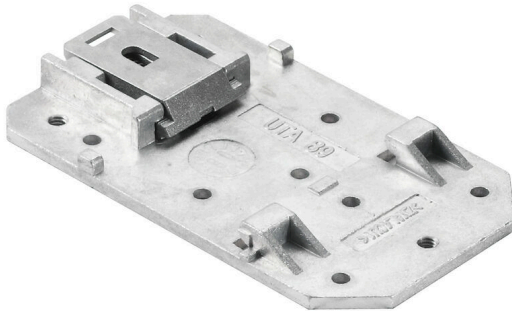

SAI-TS35 MF**Weidmüller Interface GmbH & Co. KG**

Klingenbergstraße 26

D-32758 Detmold

Germany

www.weidmueller.com

Passive M12 distributors are available in all conceivable forms and configurations. Furthermore, a number of special versions, e.g. SAI distributors for EX zones or the ergonomic M8, are available only from Weidmüller. These innovative products are backed up by numerous proprietary rights.

Technical data

Approvals

ROHS	Conform
------	---------

Dimensions and weights

Depth	3 mm	Depth (inches)	0.1181 inch
Height	89 mm	Height (inches)	3.5039 inch
Width	52 mm	Width (inches)	2.0472 inch
Net weight	103 g		