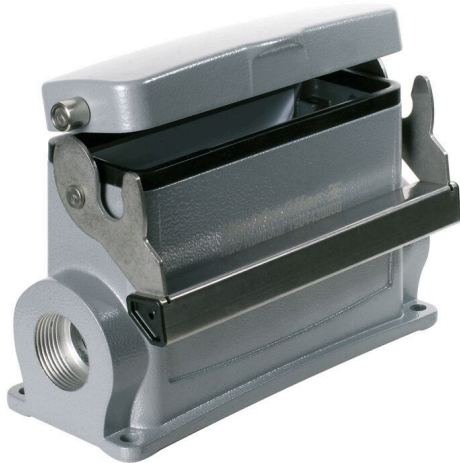

## HDC 64D SDLU 1M25G

**Weidmüller Interface GmbH & Co. KG**

Klingenbergstraße 26

D-32758 Detmold

Germany

[www.weidmueller.com](http://www.weidmueller.com)

The special die-cast alloy and the multi-layered surface sealing provide complete protection for the HDC housings.

The cleverly designed interlock system is manufactured from stainless steel. This guarantees a long lifespan with high resistance to corrosion and impact.

The housing interlock system provides integrated safety. Our unique, patented spring system provides the housing interlock with a secure grip and prevents accidental opening.

### General ordering data

Version	HDC enclosures, Installation size: 8, Protection degree: IP65, in plugged condition, Base housing, End-locking clamp, lower side, high, with cover, Size of cable entries: M 25
Order No.	<a href="#">1904430000</a>
Type	HDC 64D SDLU 1M25G
GTIN (EAN)	4032248585106
Qty.	1 items