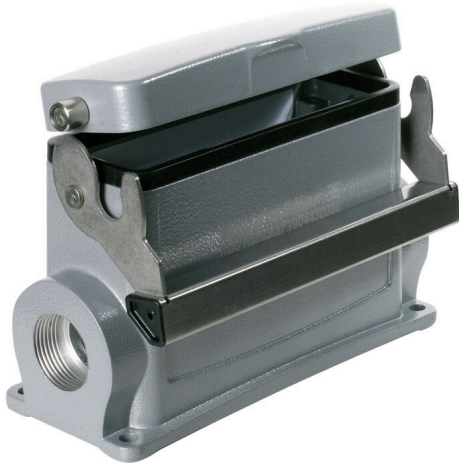

HDC 64D SDLU 1M25G

Weidmüller Interface GmbH & Co. KG

Klingenbergstraße 26

D-32758 Detmold

Germany

www.weidmueller.com

The special die-cast alloy and the multi-layered surface sealing provide complete protection for the HDC housings.

The cleverly designed interlock system is manufactured from stainless steel. This guarantees a long lifespan with high resistance to corrosion and impact.

The housing interlock system provides integrated safety. Our unique, patented spring system provides the housing interlock with a secure grip and prevents accidental opening.

The laser marking allows for easy and quick identification. Each housing is permanently labelled with a laser marking so that each product can be quickly designated and positioned.

Weidmüller RockStar® IP 65 / NEMA Type 4X housings - your first choice for industrial housings with IP 65 protection.

General ordering data

| | |
|------------|---|
| Version | HDC enclosures, Installation size: 8, Protection degree: IP65, in plugged condition, Base housing, End-locking clamp, lower side, high, with cover, Size of cable entries: M 25 |
| Order No. | 1904430000 |
| Type | HDC 64D SDLU 1M25G |
| GTIN (EAN) | 4032248585106 |
| Qty. | 1 items |