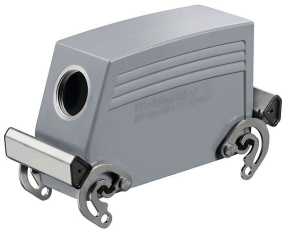

HDC 64D SDBO 1M32G

Weidmüller Interface GmbH & Co. KG
Klingenbergstraße 26
D-32758 Detmold
Germany

Accessories

www.weidmueller.com

Hood, Cable Entry sideways

The special die-cast alloy and the multi-layered surface sealing provide complete protection for the HDC housings.

The cleverly designed interlock system is manufactured from stainless steel. This guarantees a long lifespan with high resistance to corrosion and impact.

The housing interlock system provides integrated safety. Our unique, patented spring system provides the housing interlock with a secure grip and prevents accidental opening.

The laser marking allows for easy and quick identification. Each housing is permanently labelled with a laser marking so that each product can be quickly designated and positioned.

Weidmüller RockStar® IP 65 / NEMA Type 4X housings - your first choice for industrial housings with IP 65 protection.

General ordering data