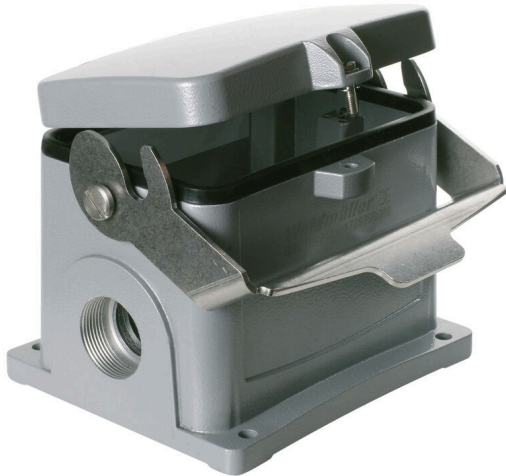

HDC 48B SDLU 1M32G
Weidmüller Interface GmbH & Co. KG

Klingenbergstraße 26

D-32758 Detmold

Germany

www.weidmueller.com

The special die-cast alloy and the multi-layered surface sealing provide complete protection for the HDC housings.

The cleverly designed interlock system is manufactured from stainless steel. This guarantees a long lifespan with high resistance to corrosion and impact.

The housing interlock system provides integrated safety. Our unique, patented spring system provides the housing interlock with a secure grip and prevents accidental opening.

General ordering data

Version	HDC enclosures, Installation size: 12, Protection degree: IP65, in plugged condition, Base housing, End-locking clamp, lower side, Standard, with cover, Size of cable entries: M 32
Order No.	1904150000
Type	HDC 48B SDLU 1M32G
GTIN (EAN)	4032248585700
Qty.	1 items

Dimensions and weights

Depth	143 mm	Depth (inches)	5.6299 inch
Height	120 mm	Height (inches)	4.7244 inch
Width	166.2 mm	Width (inches)	6.5433 inch
Mounting dimension - height	106 mm	Mounting dimension - width	111 mm
Net weight	1580 g		