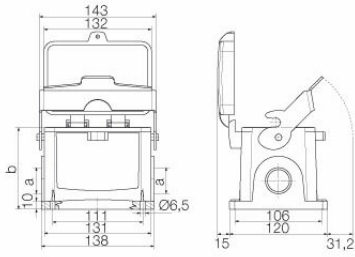

HDC 48B SDLU 1M32G

Weidmüller Interface GmbH & Co. KG
Klingenbergstraße 26
D-32758 Detmold
Germany

Drawings

www.weidmueller.com