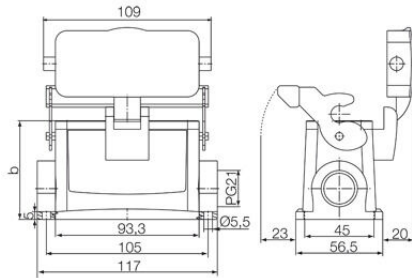

HDC 40D SDLU 1M25G

Weidmüller Interface GmbH & Co. KG
Klingenbergstraße 26
D-32758 Detmold
Germany

Drawings

www.weidmueller.com